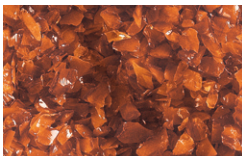

## Sheet Glass

**Aventurine Blue and Clear Streaky**  
002140-0030-F

**Aventurine Blue and Clear Streaky, irid**  
002140-0031-F

**Black Chopstix, irid**  
004400-0031-F

All new sheet glasses are Price Code D.

## Frit

Six new colors:

**Opaline Striker**  
000403 \*

**Slate Gray**  
000236

**Deep Gray**  
000336

**Burnt Orange**  
000329

**Umber**  
000310 \*

**Pea Pod**  
000312

\* This style may not reveal (or strike to) its target color until fired.

All Bullseye solid sheet glass colors are now available as frit in 5-oz jars, in addition to the 1-lb and 5-lb sized jars.